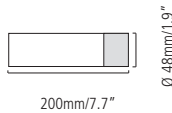

**LITTLE BIT
TUBOLARE
Wand- und Deckenleuchten**

Wall and Ceiling Lamps

Zu den gleichnamigen Pendelleuchten bieten wir hier die Wand- und Deckenleuchtenversionen. Die Materialien sind identisch.

Wall and ceiling versions of the pendant light versions of the same name.

LITTLE BIT AUFBAU 230V

AAL **G S A**

Der satinierte Glaszylinder ergibt ein blendfreies, gut verteiltes, weichzeichnendes, allgemein abstrahlendes Licht.

Der Leuchtsockel wird direkt an die Decke montiert, wobei die Leuchte mit Bajonettverschluss gehalten wird.

The satin glass shade produce a glowing, glare-free light. For use with high-voltage halogen G9 lamps. For US 5" ø canopy included.