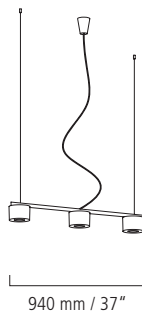

Für verschiedene Tischlängen bieten wir zwei Längenvarianten in 900 mm und 1200 mm an.

This row of pendant lights comprises three or four hand-finished porcelain shades from our TJAO range. Three versions are available. The lights are hung from two 2,000 mm / 79" steel cables. The light itself is suspended by means of an innovative central pulley system, so it can be easily adjusted to any height. The vertical cable is positioned centrally within the light. ZIP is available in two different lengths (900 mm / 37" and 1200 mm / 49") so that it can be mounted above tables of various lengths.

Deckenbaldachin
Ceiling canopy

(Im Lieferumfang beinhaltet / included)

US only: Including 5" plate for standard 4" J-box)

TJAO ZIP 3

PTZ - **3**

Dreiflämmige Ausführung, Länge 940 mm, empfohlen für Tische bis circa 1600 mm. Zentrale stufenlose Höhenverstellung, Kabelanschluss und Deckenbaldachin mittig. Fassungen: 3 x G9 Halopin max. 60 Watt.

Featuring three porcelain shades. Length, 940 mm / 37". Ideal for tables up to approx. 1600 mm / 63". Can be adjusted to any height. Cable and ceiling canopy included.

TJAO ZIP 4

PTZ - **4**

Vierflämmige Ausführung, Länge 1240 mm, empfohlen für Tische von circa 1600 mm bis circa 2000 mm. Zentrale stufenlose Höhenverstellung, Kabelanschluss und Deckenbaldachin mittig. Fassungen: 4 x G9 Halopin max. 60 Watt.

Featuring four porcelain shades. Length 1240 mm / 49". Ideal for tables of at least 1600 mm / 63". Can be adjusted to any height. Cable and ceiling canopy included.

hering
 by
 STENG
 LICHT

Design: Stefanie Hering
 Peter Steng