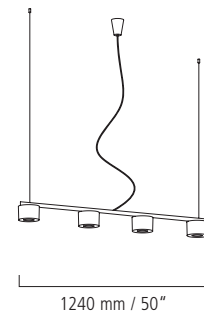

Für verschiedene Tischlängen bieten wir zwei Längenvarianten in 900 mm und 1200 mm an.

This row of pendant lights comprises three or four hand-finished porcelain shades from our TJAO range. Three versions are available. The lights are hung from two 2,000 mm / 79" steel cables. The light itself is suspended by means of an innovative central pulley system, so it can be easily adjusted to any height. The vertical cable is positioned centrally within the light. ZIP is available in two different lengths (900 mm / 37" and 1200 mm / 49") so that it can be mounted above tables of various lengths.

Deckenbaldachin
Ceiling canopy

(Im Lieferumfang beinhaltet / included)

US only: Including 5" plate for standard 4" J-box)

TJAO ZIP 3

PTZ - **3**

Dreiflämmige Ausführung, Länge 940 mm, empfohlen für Tische bis circa 1600 mm. Zentrale stufenlose Höhenverstellung, Kabelanschluss und Deckenbaldachin mittig. Fassungen: 3 x G9 Halopin max. 60 Watt.

Featuring three porcelain shades. Length, 940 mm / 37". Ideal for tables up to approx. 1600 mm / 63". Can be adjusted to any height. Cable and ceiling canopy included.

TJAO ZIP 4

PTZ - **4**

Vierflämmige Ausführung, Länge 1240 mm, empfohlen für Tische von circa 1600 mm bis circa 2000 mm. Zentrale stufenlose Höhenverstellung, Kabelanschluss und Deckenbaldachin mittig. Fassungen: 4 x G9 Halopin max. 60 Watt.

Featuring four porcelain shades. Length 1240 mm / 49". Ideal for tables of at least 1600 mm / 63". Can be adjusted to any height. Cable and ceiling canopy included.

hering
 by
 STENG
 LICHT

Design: Stefanie Hering
 Peter Steng