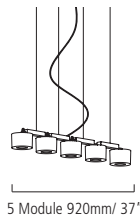

Pendant light consisting of three or six modules in a circle, three metal wires. Metal parts made of stainless-steel. For use with halogen G9 lamps.

TJAO RONDO

- OTR** 2 9

Drei Kreise, bestehend aus 29 Einzelmodulen. Zwei Zuleitungskabel mit Deckenbaldachin, Abhängeseilen und Montage-schablone. Metallteile in Edelstahl gebürstet.

Three circles, consisting of a total of 29 modules. Two feeder cables with two canopies. Metal parts made of stainless-steel.

Deckenbaldachin
Ceiling canopy

(Im Lieferumfang beinhaltet / included)

US only: Including 5" plate for standard 4" J-box)