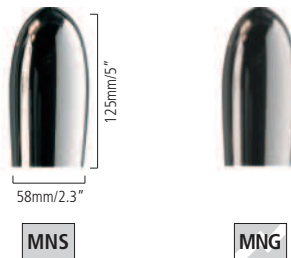

Pendant lamps with metal shade. The design corresponds to the glass and porcelain versions of the same name. High quality, hand made metal finish in glossy- or satin-nickel. The lamps are fitted with a 2000mm/79" or 3000mm/ 118" coaxial cable.

To mount the lamp, one of the basic elements from page 150-190 is required.

CORNET METALL

Handgearbeiteter, gedrehter Messingschirm in Hochglanz-vernickelt bzw. Nickel-satiniertes Oberfläche.

Hand-made glossy or satin nickel-plated reflector cast in brass. For use with alutec MR16 lamps (no cool beam).

Leuchtmittel / lamps

	QR-C 50	12 V max 35 W	GU 4 GY 6,35
	QR-C 16	12 V max 35 W	GU 4 GY 6,35 Mini Star

CLASSICO METALL

Handgearbeiteter, gedrehter Messingschirm in zwei Oberflächenvarianten.

Hand-made glossy or satin nickel-plated reflector cast in brass. For use with OSRAM Minister bi-pin lamps with axial reflector.