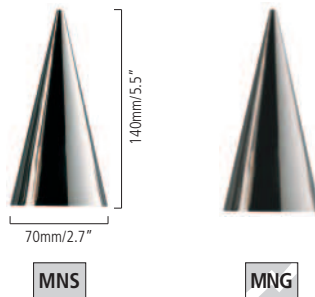

Pendant lamps with metal shade. The design corresponds to the glass and porcelain versions of the same name. High quality, hand made metal finish in glossy- or satin-nickel. The lamps are fitted with a 2000mm/79" or 3000mm/ 118" coaxial cable.

To mount the lamp, one of the basic elements from page 150-190 is required.

CORNET METALL

Handgearbeiteter, gedrehter Messingschirm in Hochglanz-vernickelt bzw. Nickel-satiniertes Oberfläche.

Hand-made glossy or satin nickel-plated reflector cast in brass. For use with alutec MR16 lamps (no cool beam).

Leuchtmittel / lamps

	QR-C 50	12 V max 35 W	GU 4 GY 6,35
	QR-C 16	12 V max 35 W	GU 4 GY 6,35 Mini Star

CLASSICO METALL

Handgearbeiteter, gedrehter Messingschirm in zwei Oberflächenvarianten.

Hand-made glossy or satin nickel-plated reflector cast in brass. For use with OSRAM Minister bi-pin lamps with axial reflector.