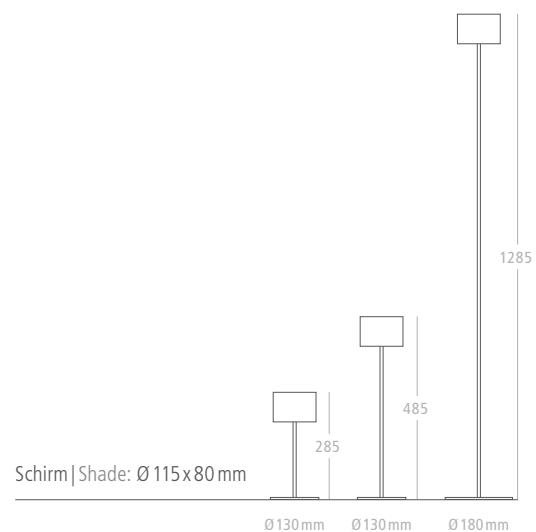

Neben unseren bekannten Porzellanschirmen bieten wir mit der limitierten »TJAO Gold Edition« exklusive, in Handarbeit gefertigte Unikate mit Gold bemaltem Schirm und vergoldetem Fuß und Stab an.

Schirmdekore | Shade patterns

Stablänge | Stem Length

- 02 285 mm
- 04 485 mm
- 12 1285 mm

BESTELLNUMMERN | ORDER CODES

Standard **QTJ NS|___|___|-D**
QTJ NS|___|___|-LED
Gold-Edition **QTJ GG PGD|___|-D**
QTJ GG PGD|___|-LED

Bitte ergänzen Sie die Bestellnummer um den Code für Schirmdekor und Länge

Please add the codes for the shade pattern and stem length

Each of these table lamps with hand-made porcelain shades is unique. The thin porcelain lets the surface texture of shine through and bathes its surroundings in a comfortable, warm light. The stems on the table lamps are 8mm in diameter, on the floor lamps 12mm. All versions come with energy efficient ECO Halogen lamps and an integrated cable dimmer.

In addition to our regular porcelain shades, we offer a special limited »TJAO Gold Edition« – its shade is exclusively hand-painted with 24 carat gold and its stem and base are gilded to match.

LED 230 V / 350 mA | 480 Lm | 5,5 W | 2700 K

HALO 230 V | 33 W | QT-14

Kabeldimmer inklusive | Cable dimmer included