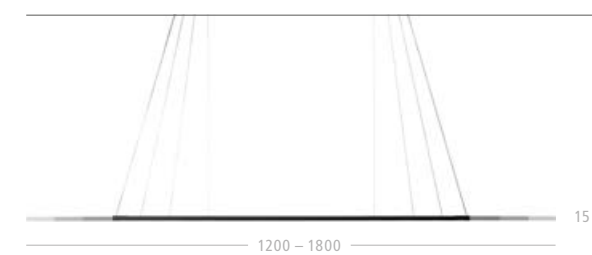

Stufenlos ausziehbar | Continuously extendable