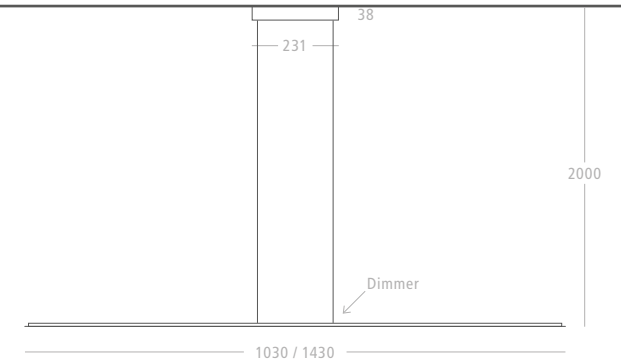

After carving the delicate casing out of solid metal using precision equipment, we lend its surface a high-quality finish. In spite of its slender form, the casing provides sufficient volume to serve as a heat sink.

LEDy

HÄNGELEUCHE | SUSPENDED LAMP

Baldachin | Canopy
231 x 38 mm

Abmessung Profil
Profile dimensions
35 x 9 mm

Farben | Colours

MNS Nickel, satiniert | Nickel, matte

MNG Nickel, glänzend | Nickel, glossy

MSW Schwarz-matt Feinstruktur | Structured black

BESTELLNUMMERN | ORDER CODES

1030 mm **PLY**|__| **100-D**

1430 mm **PLY**|__| **140-D**

230 V / 12 Vdc | 1000 Lm | 13 W | 2700 K | CRI 90+ | 1000 mm

230 V / 12 Vdc | 1400 Lm | 19 W | 2700 K | CRI 90+ | 1400 mm